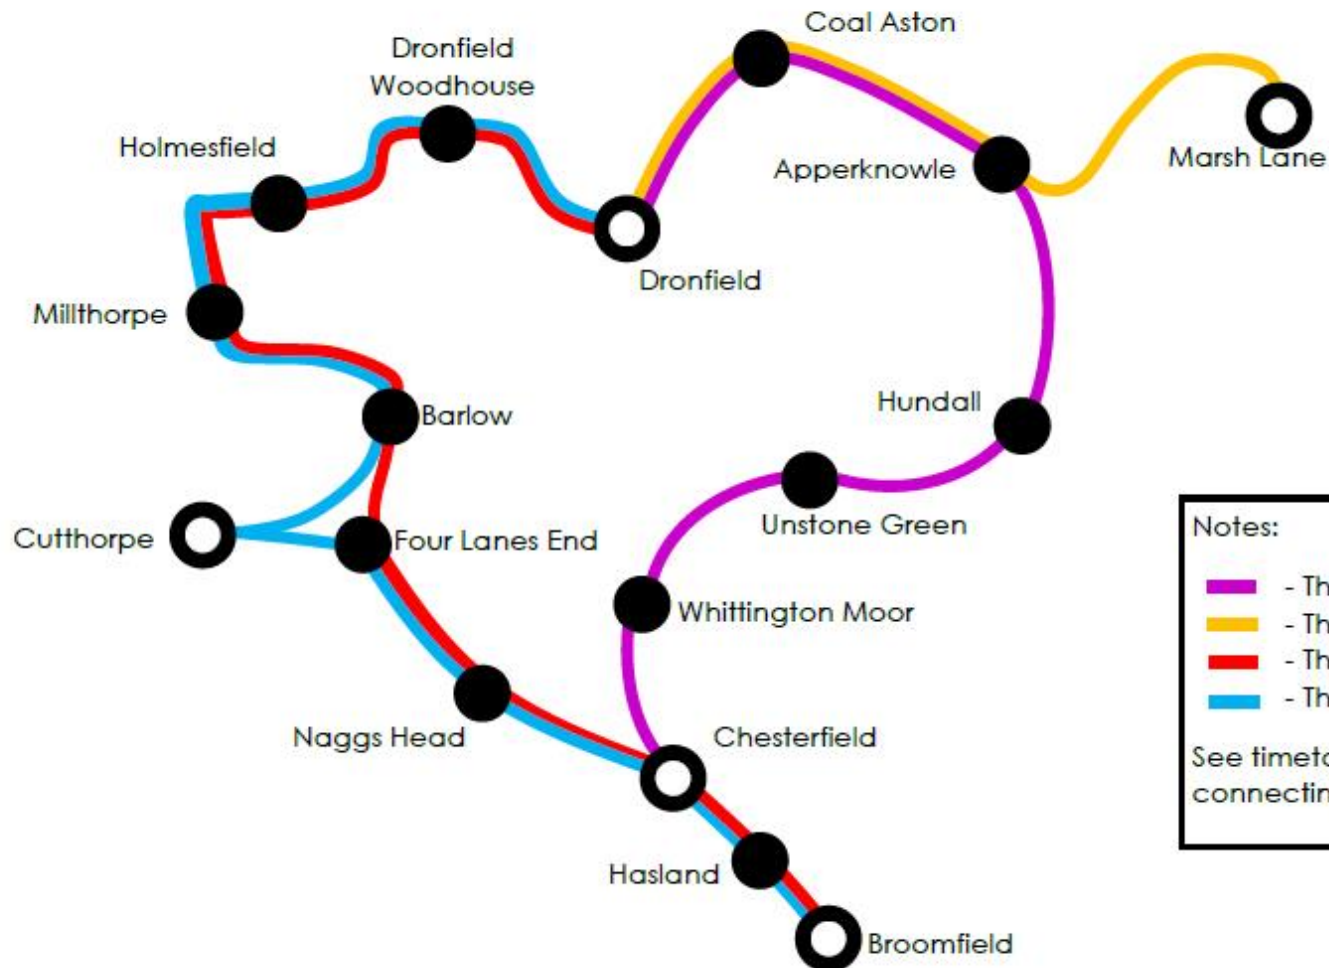

Service 14, 15, 16 & 16A maps

Notes:

- The 14
- The 15
- The 16
- The 16A

See timetables on the next page for connecting journeys

Service 14, 15, 16 & 16A timetable

Monday to Saturday times (no Sunday service)

Tel: 01142 633890
Email: info@tmtravel.co.uk

Service 14, 15, 16 & 16A timetable

Monday to Saturday times (no Sunday service)

Route 14 & 15 journeys from Chesterfield

	14		15		14		15		14		15		14		
Chesterfield, Cavendish Street	-		-		1010		-		1210		-		1410		1610
Whittington Moor	-		-		1016		-		1216		-		1416		1616
Unstone Green, Loundes Road	-		-		1020		-		1220		-		1420		1620
Hundall, Miners Arms	-		-		1025		-		1225		-		1425		1625
Marsh Lane, Ridge Road	-		-	0913		-	1113		-	1313		-	1514		-
Apperknowle, High Street	0702		0919		1028		1119		1228		1319		1428		1520
Coal Aston, Methodist Church	0710		-		1036		-		1236		-		1436		-
Holmesdale Shops, Oakhill Road	-		-	0927		-	1127		-	1327		-	1528*		-
Dronfield Civic Centre	0718		0935		1044		1135		1244		1335		1444		1546