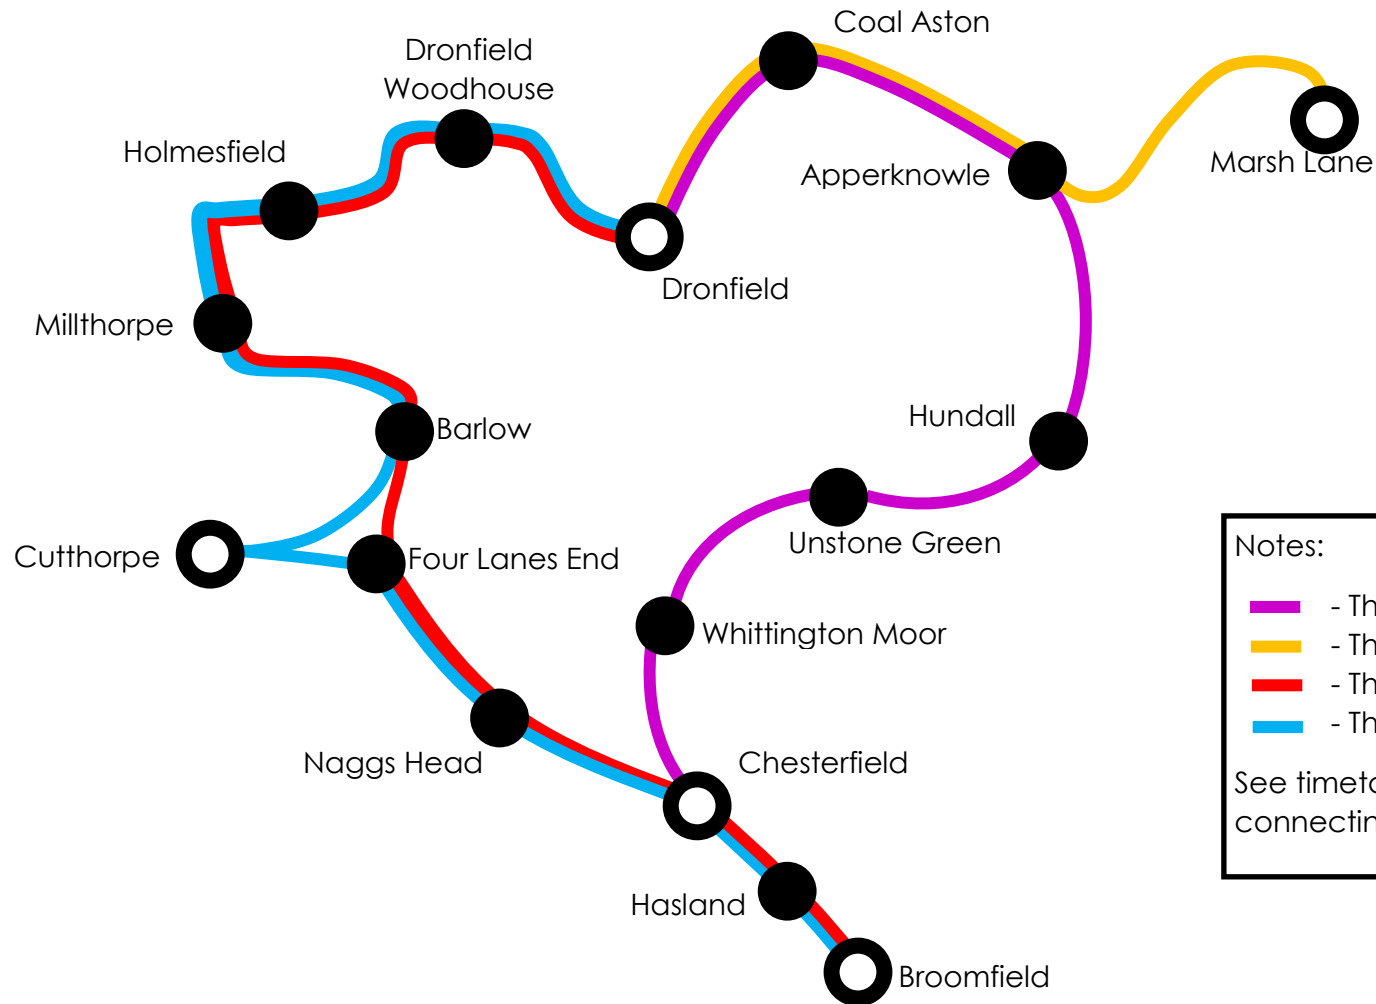

Service 14, 15, 16 & 16A maps

Notes:

- The 14
- The 15
- The 16
- The 16A

See timetables on the next page for connecting journeys

Service 14, 15, 16 & 16A timetable

Monday to Saturday times (no Sunday service)

Tel: 01 142 633890
Email: info@tmtravel.co.uk

Service 14, 15, 16 & 16A timetable

Monday to Saturday times (no Sunday service)

Route 14 & 15 journeys from Chesterfield

	14	15	14	15	14	15	14	15	14
Chesterfield, Cavendish Street	-	-	1010	-	1210	-	1410	-	1610
Whittington Moor	-	-	1016	-	1216	-	1416	-	1616
Unstone Green, Loundes Road	-	-	1020	-	1220	-	1420	-	1620
Hundall, Miners Arms	-	-	1025	-	1225	-	1425	-	1625
Marsh Lane, Ridge Road	-	0913	-	1113	-	1313	-	1514	-
Apperknowle, High Street	0702	0919	1028	1119	1228	1319	1428	1520	1628
Coal Aston, Methodist Church	0710	-	1036	-	1236	-	1436	-	1636
Holmesdale Shops, Oakhill Road	-	0927	-	1127	-	1327	-	1528*	-
Dronfield Civic Centre	0718	0935	1044	1135	1244	1335	1444	1546	1644