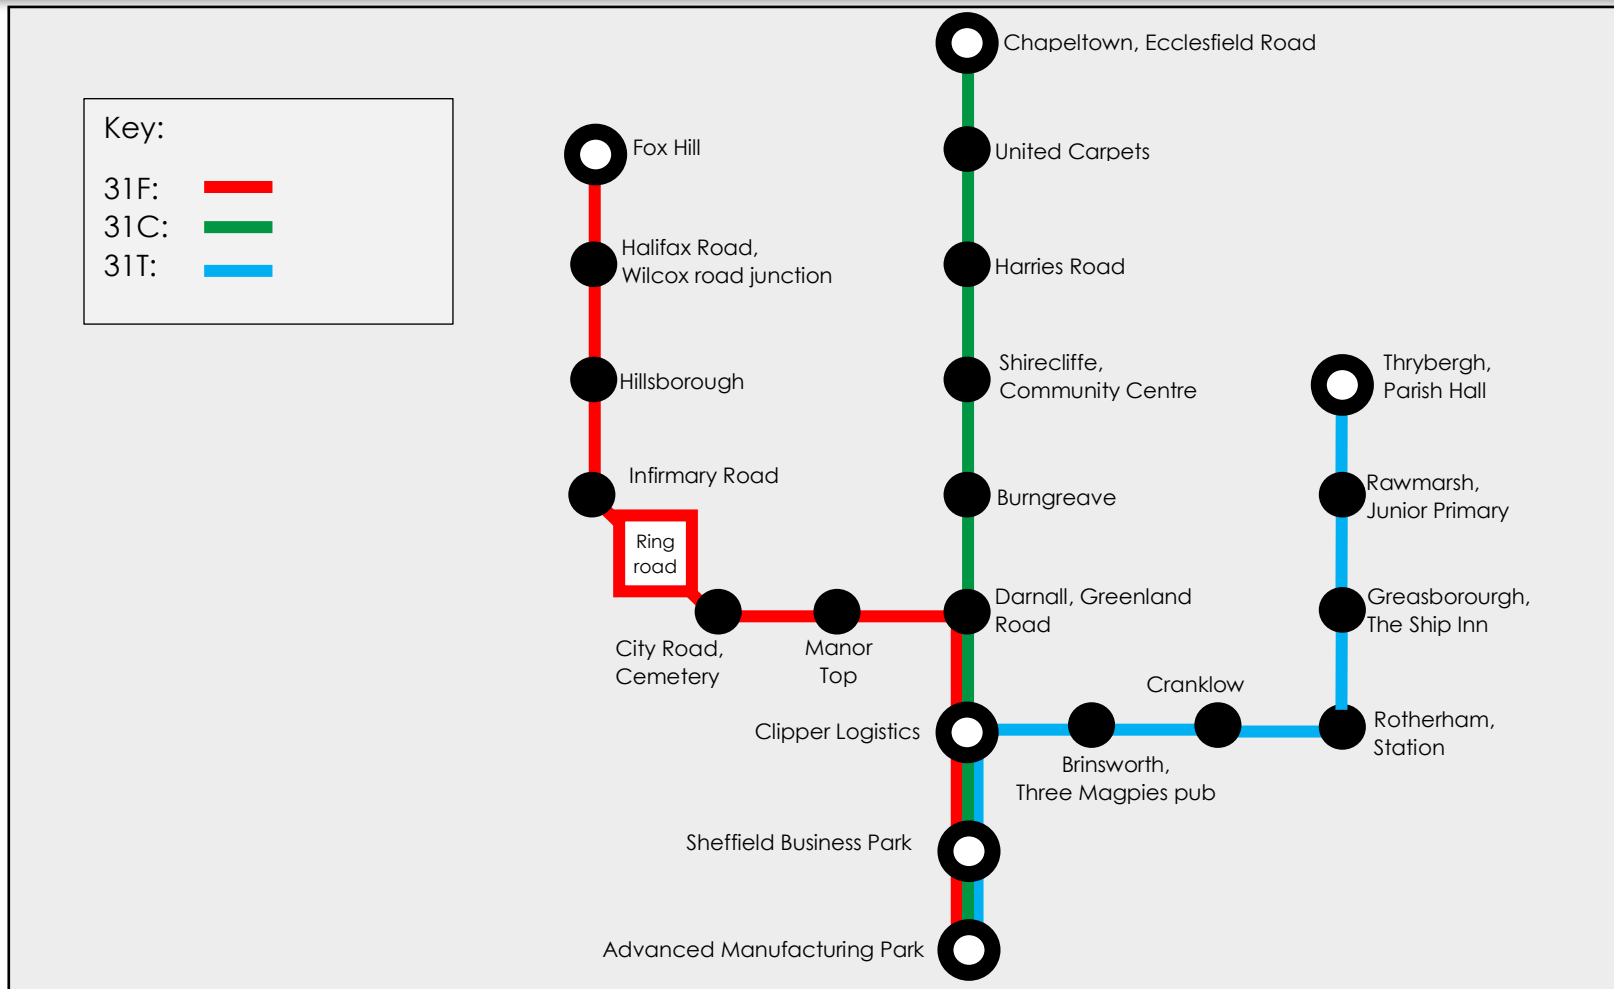

Clipper Logistics & Sheffield Business Park Service 31 times & map

All services run daily

Tel: 01142 663890

Email: info@tmtravel.co.uk