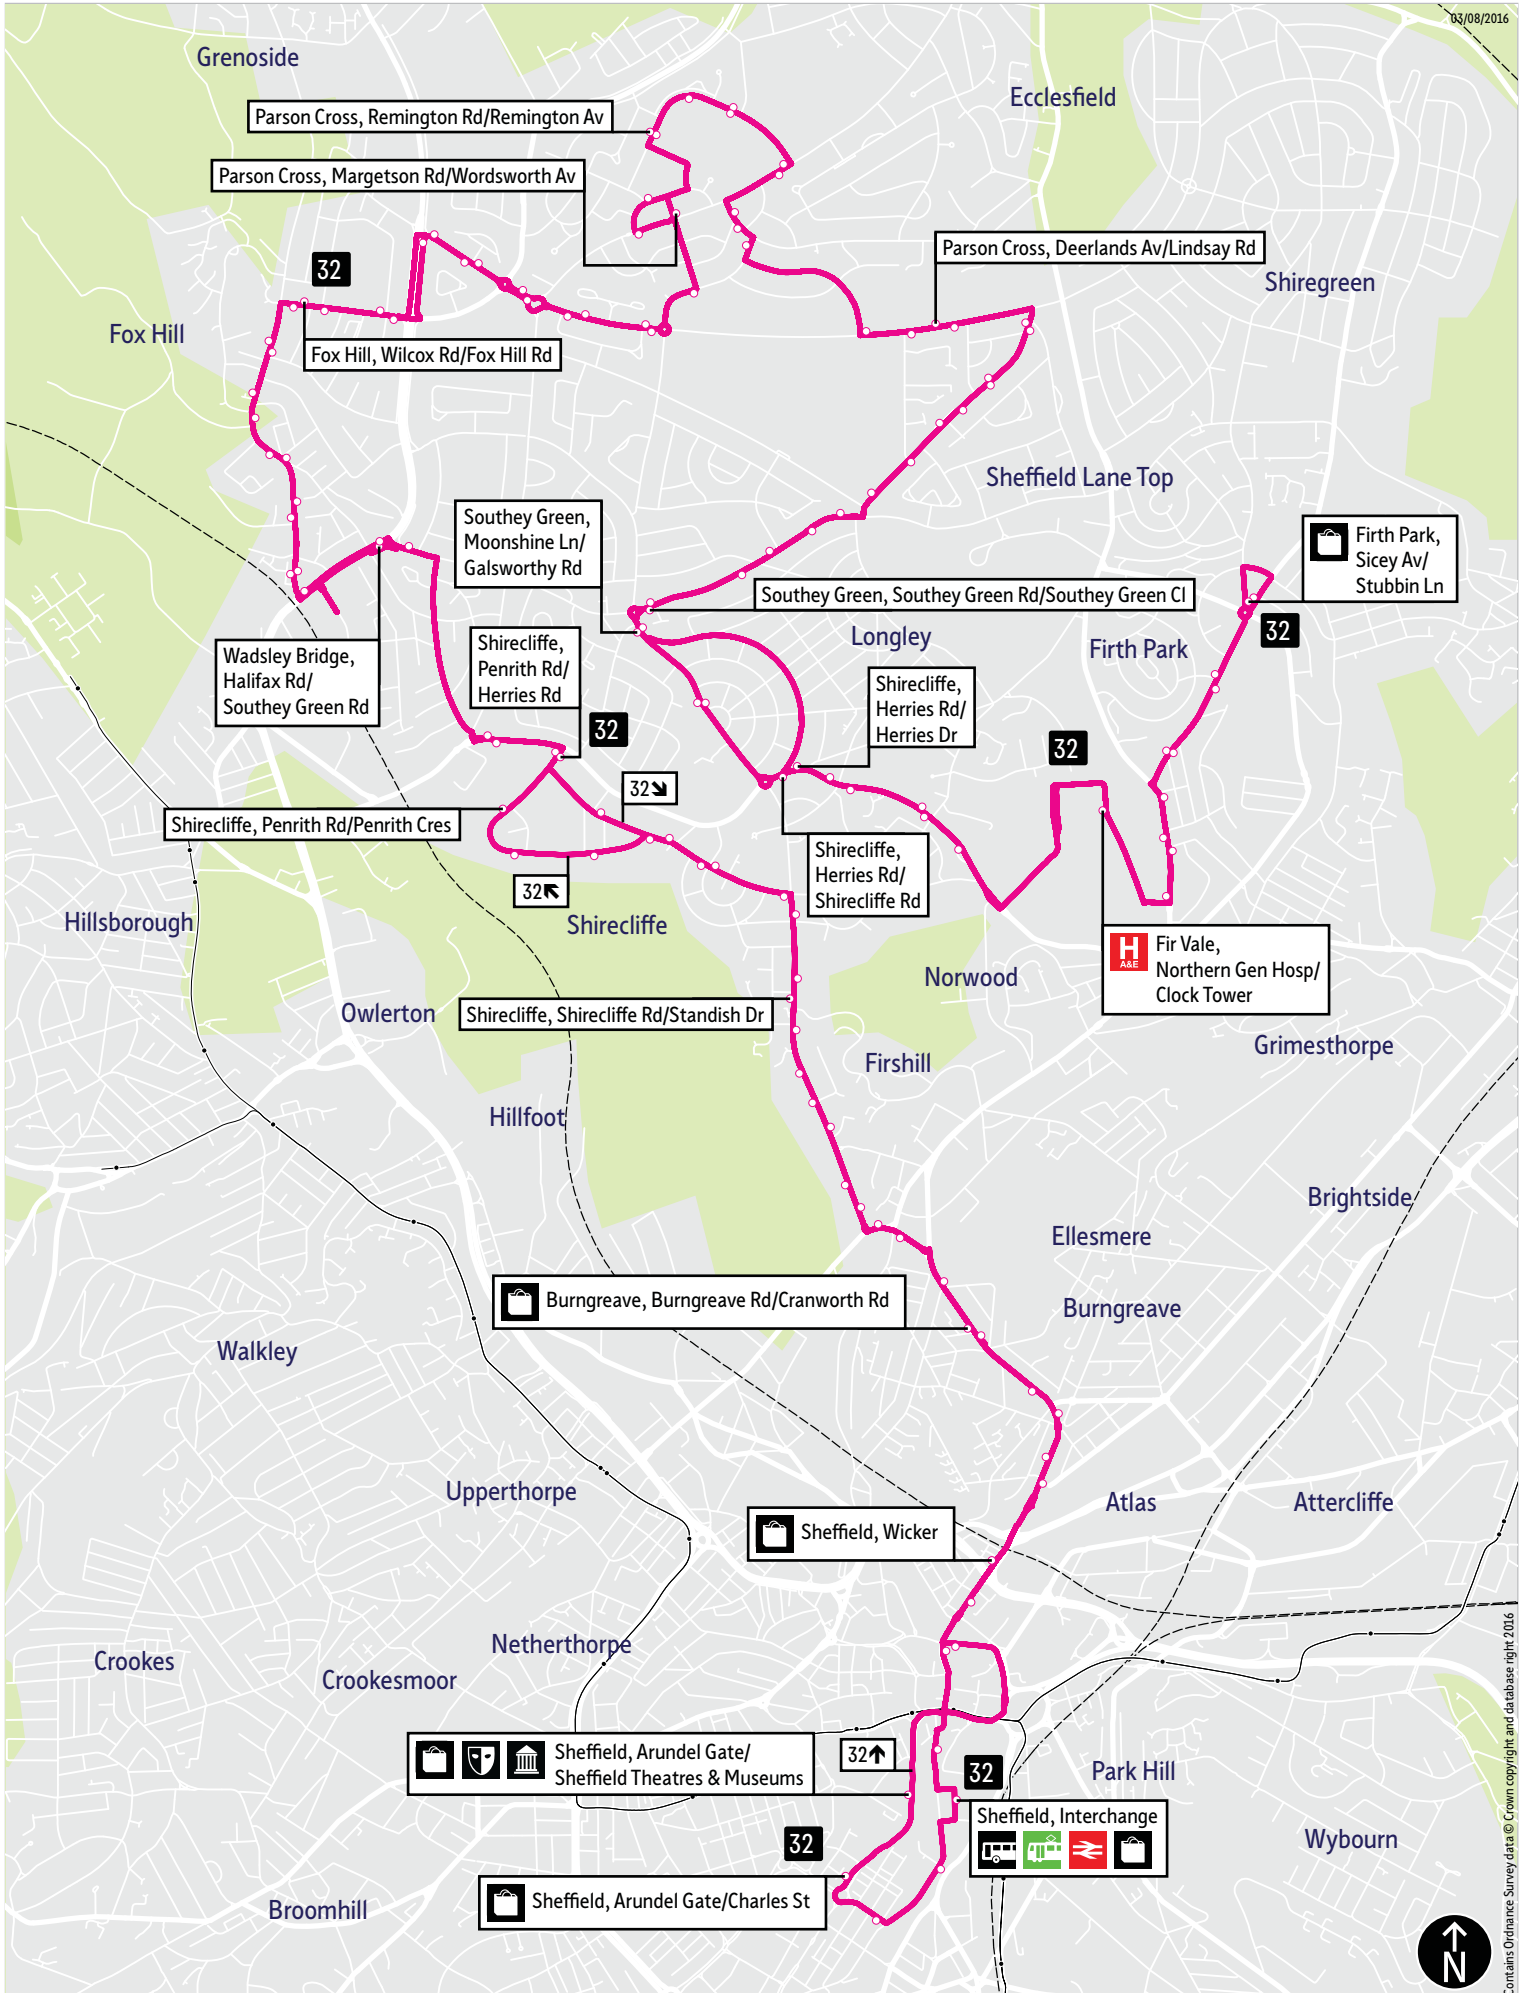

Bus route map for service 32

03/08/2016

This map is based upon Ordnance Survey material with the permission of Ordnance Survey on behalf of the Controller of Her Majesty's Stationery Office © Crown copyright. Unauthorised reproduction infringes Crown copyright and may lead to prosecution or civil proceedings. SYPTE 100030252 2016

Contains Ordnance Survey data © Crown copyright and database right 2016

Legend:
● = Terminus point
[Public Transport Icons] = Public transport
[Shopping Area Icon] = Shopping area
—●— = Bus route & stops
---●--- = Rail line & station
—●— = Tram route & stop